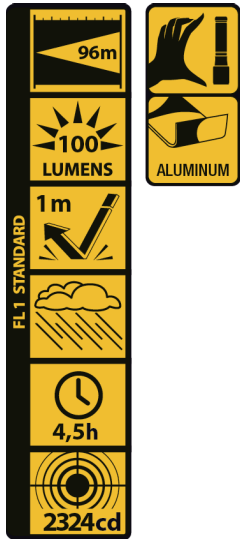

3 Watt LED Flashlight • 100 Lumen Power • Counter Display

M-FL-009-D16-DU

Function	On - Off
LED Type	3 Watt LED
Light Output	100 lumens
Beam Distance	96m
Run Time	4.5h
Water Resistance	IP44
Material	Aluminium
Color	Black
Battery operated	3x AAA Alkaline included (each flashlight)
Accessory	Hand strap
Dimensions	ø 3.20cm x 10.00cm
Packaging	1 display
EAN	tba

Hand strap included